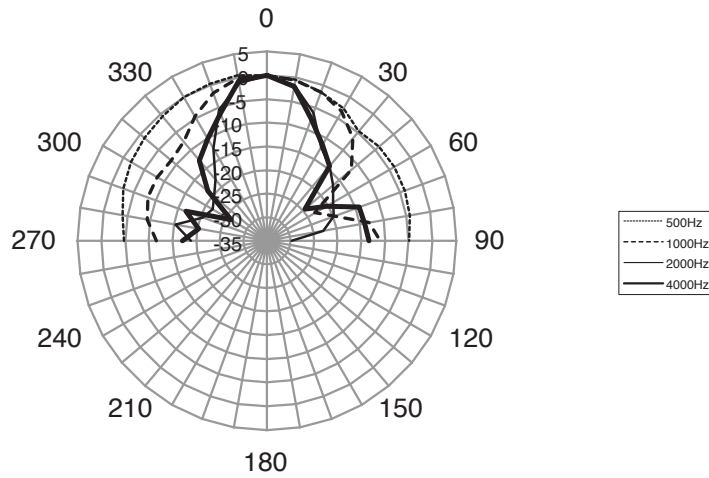

POLAR PATTERN DIAGRAM

HS-50

HS-40RT