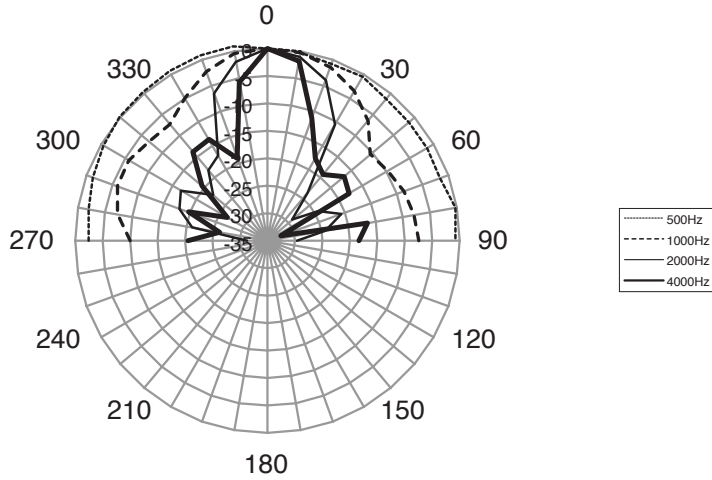

POLAR PATTERN DIAGRAM

HS-30

HS-30RT